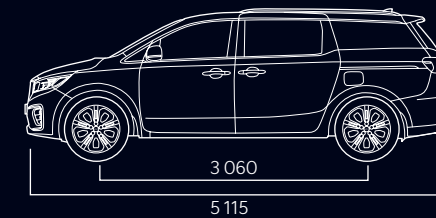

Seat Upholstery

Premium Fabric Seats
(Premium 7 Seater)

Premium Leatherette Seats
(Prestige 6/7 Seater)

Premium Leatherette VIP Seats
(Limousine and Limousine Plus
7 Seater)

Dimensions

Unit: mm

*With Roof Rails