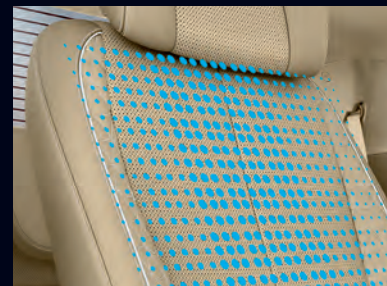

Ventilated Driver Seat

Ergonomically designed seat for unsurpassed comfort and convenience of the driver.